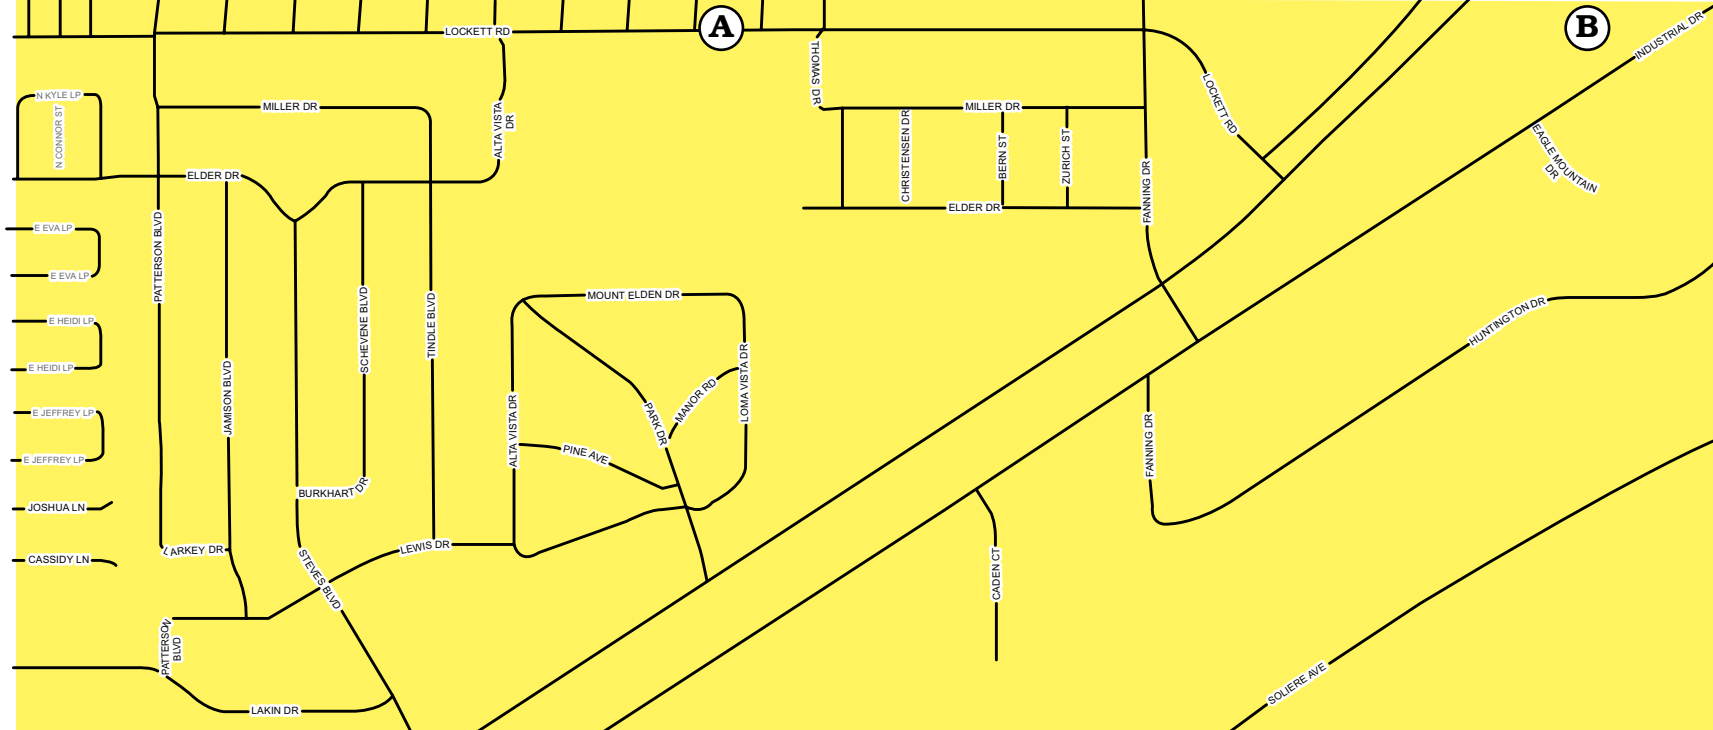

EAST FLAGSTAFF

East Flagstaff Street Index

CANYON PET HOSPITAL
Northern Arizona's Premier Veterinary Hospital

1054 E. Old Canyon Ct.
Flagstaff, AZ 86001

- Open 7 Days a Week
- On call 24 Hours for Emergencies
- Cat and Dog Boarding

(928) 774-5197
Fax: (928) 774-5278
canyonpet@gmail.com
www.canyonpet.com